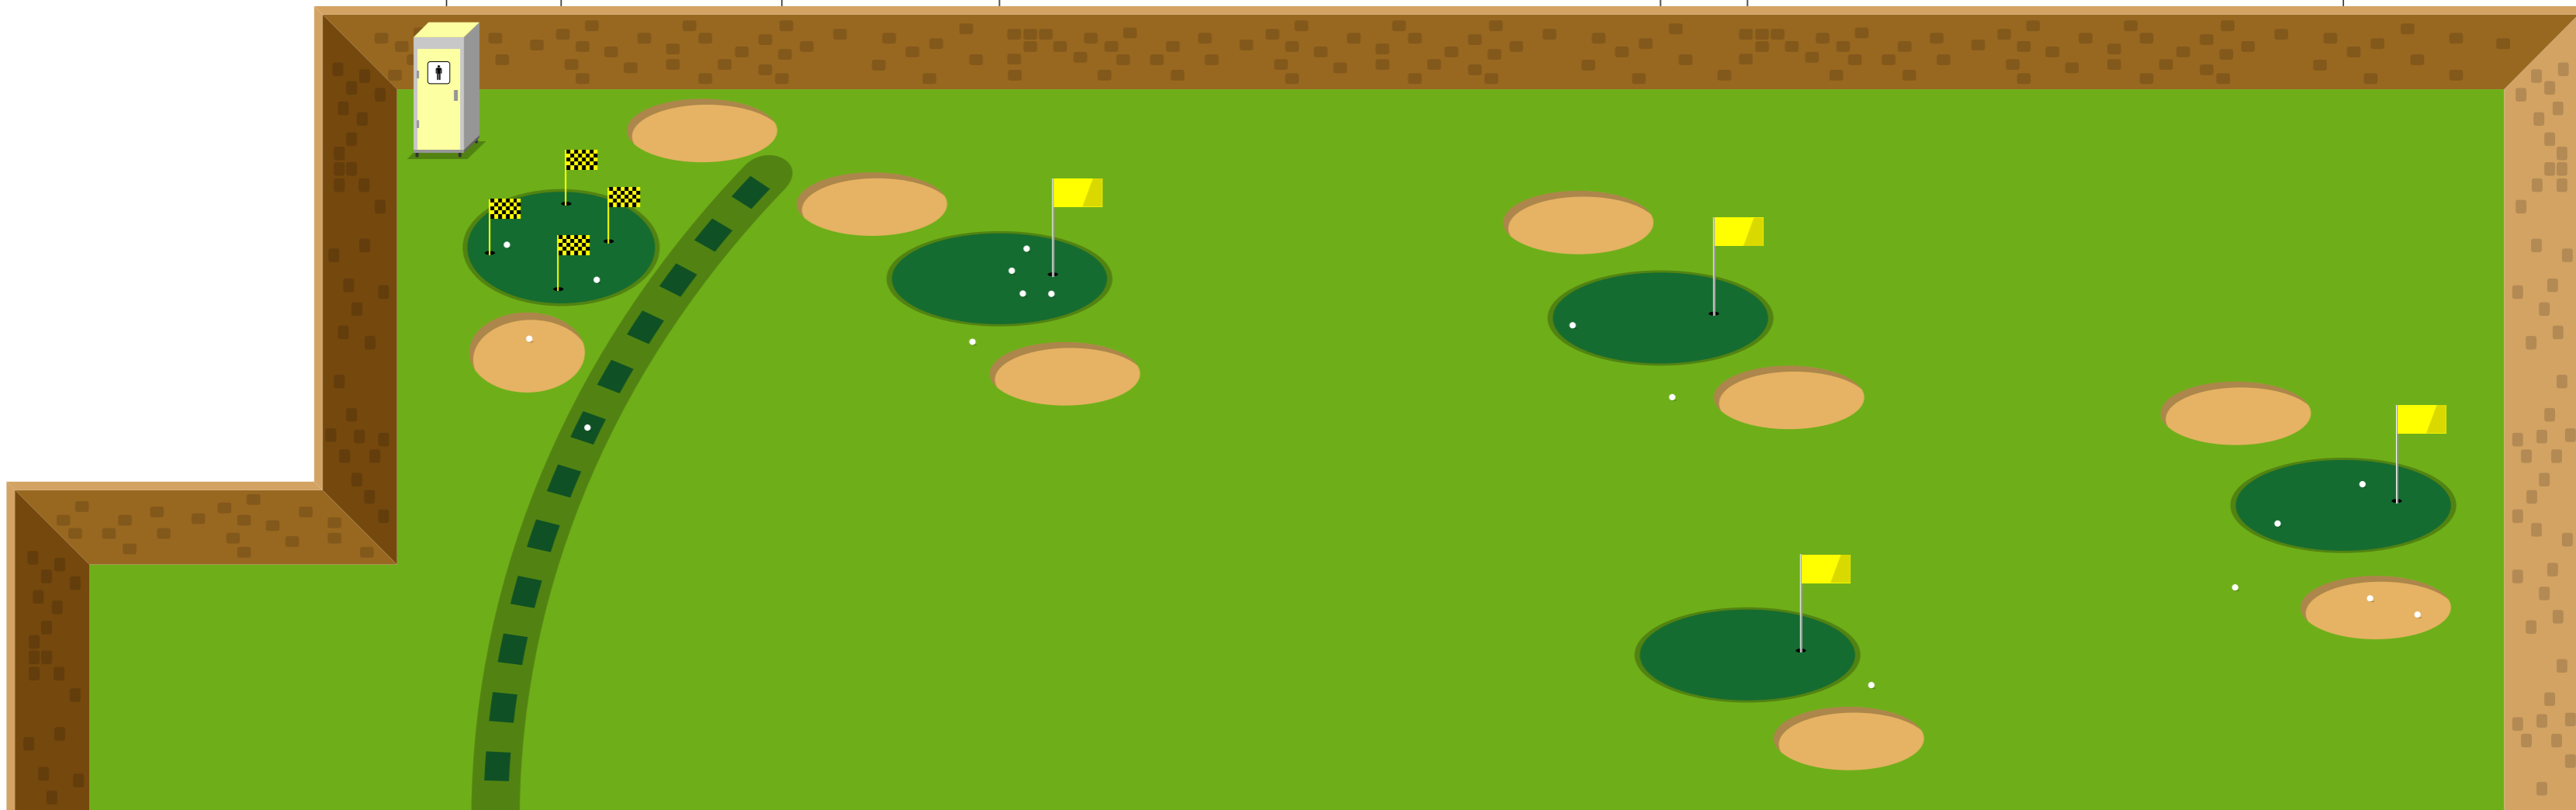

Porta Toilet (M)

Practice Bays

Target Greens - Hole 8

Practice Chipping Green

Target Greens - Hole 1

Target Greens - Hole 2

Target Greens - Hole 7

Putting\*

Grass Bays\*

Target Greens - Hole 9

Target Greens - Hole 5

Bunker\*

Ball Counter 3

\* Ace Pen

Chipping\*

Ball Counter 2

Target Greens - Hole 4

Target Greens - Hole 6

The Piano Man Garden Cafe

Path

Target Greens - Hole 3

Hamoni Lodge

Practice Putting Green

HGC Entry Gate

Events Corner

Entry Hut

Parking

Ball Counter 1

Parking Porta Toilet (M/F)

Changing Room

Guests' Porta Toilets (M/F)